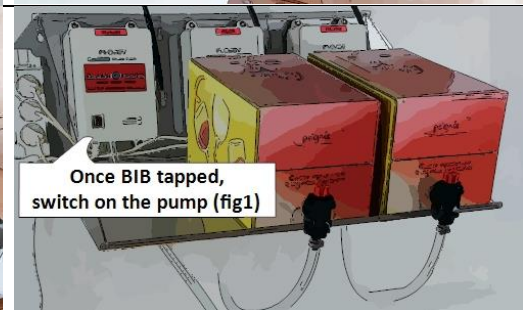

User Guide of BAG IN BOX © SYSTEM DISPENSE (BIB)

ENGLISH

Our products are engineered to meet the highest standards of quality, functionality and design. We hope you will be thoroughly satisfied with your new TECHNOLEASE appliance.

BIB Support is provided for maximum 3 Bag In Box of 10L 30Kg (67Lb) Never exceed this loading.